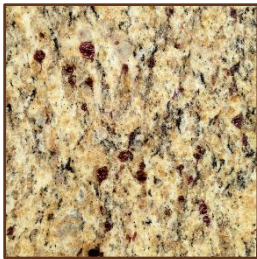

LG Hi Macs <sup>®</sup>	Included Standard Countertop
<p data-bbox="418 430 597 464">Maui Quartz</p> 	<p data-bbox="1024 430 1224 464">Arctic Granite</p> 
<p data-bbox="402 896 613 930">Umber Granite</p> 	<p data-bbox="1068 896 1182 930">Harvest</p> 
<p data-bbox="297 1348 719 1381">Integrated Kitchen Sink White</p> 	<p data-bbox="935 1354 1317 1388">Integrated Bath Sink White</p> 

Actual color may vary due to printer color settings.

Optional Granite and Quartz Countertops

Atlantic Salt  
Quartz

Desert  
Quartz

Giallo Venziano  
Granite

Kashmir Gold  
Granite

Santa Cecilia Dark  
Granite

Snow White  
Granite

Steel Grey Honed  
Granite

Verde Butterfly  
Granite

White Galaxy  
Granite

White Snowflake  
Quartz

70 30 Stainless  
Under Mount  
Kitchen Sink

White China  
Under Mount  
Bathroom Sink