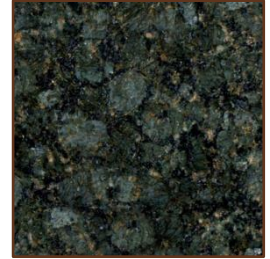

LG Hi Macs <sup>®</sup>	Included Standard Countertop
<p data-bbox="418 430 597 464">Maui Quartz</p> 	<p data-bbox="1024 430 1224 464">Arctic Granite</p> 
<p data-bbox="402 896 613 930">Umber Granite</p> 	<p data-bbox="1068 896 1182 930">Harvest</p> 
<p data-bbox="297 1348 719 1381">Integrated Kitchen Sink White</p> 	<p data-bbox="935 1354 1317 1388">Integrated Bath Sink White</p> 

Actual color may vary due to printer color settings.

Optional Granite and Quartz Countertops

Atlantic Salt  
Quartz

Desert  
Quartz

Giallo Venziano  
Granite

Kashmir Gold  
Granite

Santa Cecilia Dark  
Granite

Snow White  
Granite

Steel Grey Honed  
Granite

Verde Butterfly  
Granite

White Galaxy  
Granite

White Snowflake  
Quartz

70 30 Stainless  
Under Mount  
Kitchen Sink

White China  
Under Mount  
Bathroom Sink